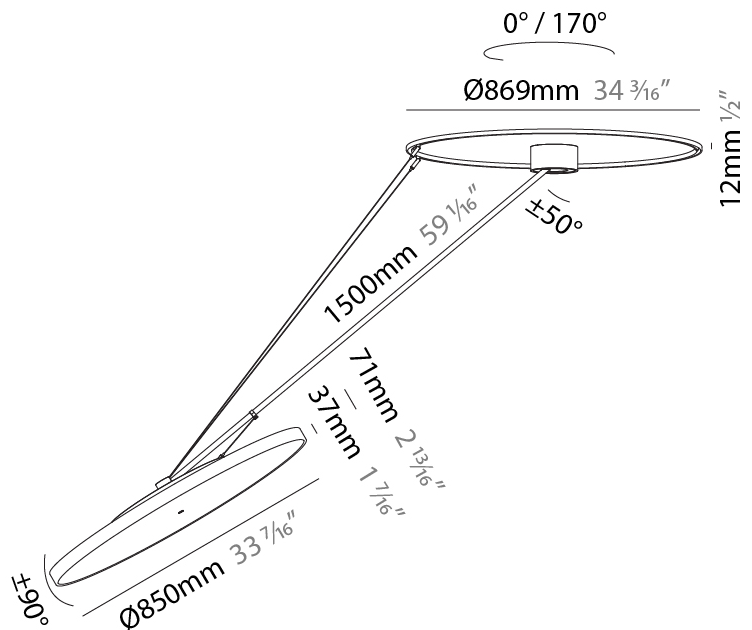

GENERAL

Series: Sign Diva Dancer
Subseries: Sign Diva Dancer
Brand: Prolicht
Division: Architectural
Mounting Type: Suspension
Mounting Location: Ceiling
Subcategory: Pendant

PHYSICAL

Shape: Round
Diameter (mm): 850
Diameter (in): 33 7/16
Height (mm): 1620
Height (in): 63 3/4
Light Distribution: Adjustable / Direct
Weight (kg): 9.67
Weight (lbs): 21.27
Diffuser: PMMA - Opal / Micro-Prism / Sparkling Secret / Vintage Industrial
Fixture Finish: SSR / BKV / CWI / CRY / HAB / UFT / ITA / RUA / FTG / MYG / LOD / PUS / FRO / FUP / KIA / POP / BLS / SPG / MEY / GOH / GUM / CHC / COM / ABZ / JAG / OBR / MOS / ROR
Fixture Material: Extruded Aluminum / Steel

ELECTRICAL

Lamp Type: LED (Zhaga Standard)
Input Wattage (W): 96.8
Total Output Wattage (W): 76.8
Dimming: Tri-Mode (Non-Dimming and Phase Dimming (120Vac only) and 0-10V Dimming)
Driver Included: Yes
Driver Location: Integrated
Driver Type: Constant Current - Universal
Driver Class: Class 2
Input Voltage (V): 120 - 277
Constant Current (MA): 600

LED

Color Temperature (°K): 3000 / 3500 / 4000
Max. Delivered Lumen (lm): 11160 / 11388 / 11620
CRI: >90 CRI
Lamp Life (hrs): 50000

OPTICAL

Adjustability: Rotational Canopy 170°; Tilting Canopy ±50°; Tilting Head ±90°

RATINGS AND CERTIFICATIONS

Certified By: Certified for North American Standards
IP rating: IP20