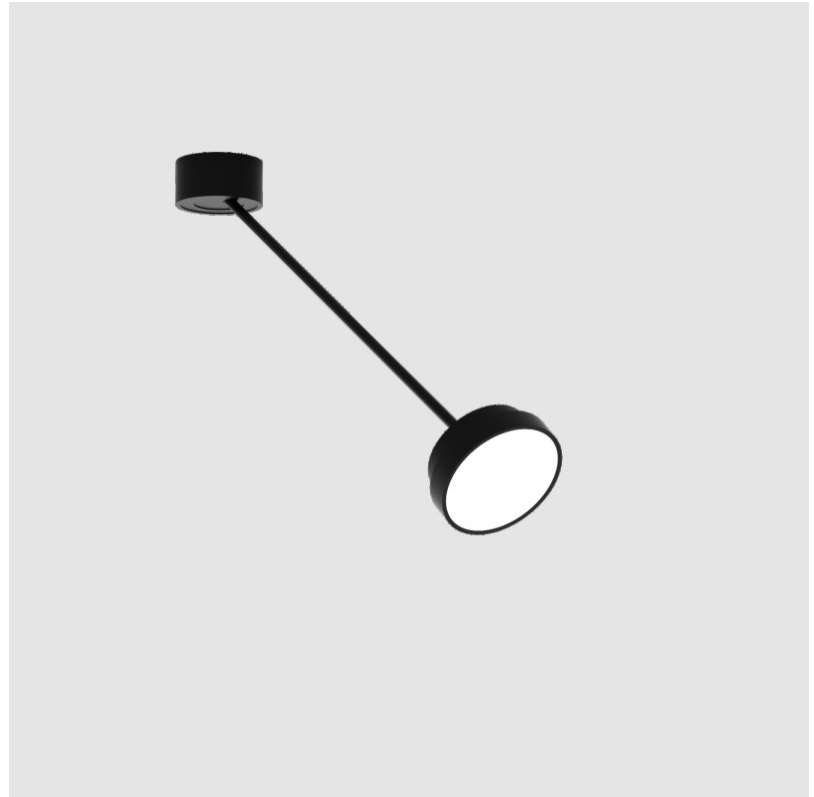

GENERAL

Series: Sign Diva Dancer
Subseries: Sign Diva Dancer Korona
Brand: Prolicht
Division: Architectural
Mounting Type: Suspension
Mounting Location: Ceiling
Subcategory: Pendant

PHYSICAL

Shape: Round
Diameter (mm): 200
Diameter (in): 7 7/8
Height (mm): 870
Depth (mm): 86
Height (in): 34 1/4
Depth (in): 3 3/8
Light Distribution: Adjustable / Direct
Weight (kg): 2.09
Weight (lbs): 4.607
Diffuser: PMMA - Opal / Micro-Prism / Sparkling Secret / Vintage Industrial
Fixture Finish: SSR / BKV / CWI / CRY / HAB / UFT / ITA / RUA / FTG / MYG / LOD / PUS / FRO / FUP / KIA / POP / BLS / SPG / MEY / GOH / GUM / CHC / COM / ABZ / JAG / OBR / MOS / ROR
Fixture Material: Extruded Aluminum / Steel

ELECTRICAL

Lamp Type: LED (Zhaga Standard)
Input Wattage (W): 11
Total Output Wattage (W): 10
Dimming: Tri-Mode (Non-Dimming and Phase Dimming (120Vac only) and 0-10V Dimming)
Driver Included: Yes
Driver Location: Integrated
Driver Type: Constant Current - Universal
Driver Class: Class 2
Input Voltage (V): 120 - 277
Constant Current (MA): 350

LED

Color Temperature (*K): 2700 / 3000 / 3500 / 4000
Max. Delivered Lumen (lm): 860 / 1080 / 1088 / 1110
CRI: >90 CRI
Lamp Life (hrs): 50000

OPTICAL

Adjustability: Rotational Canopy 170°; Tilting Canopy ±50°; Tilting Head ±90°

RATINGS AND CERTIFICATIONS

Certified By: Certified for North American Standards
IP rating: IP20