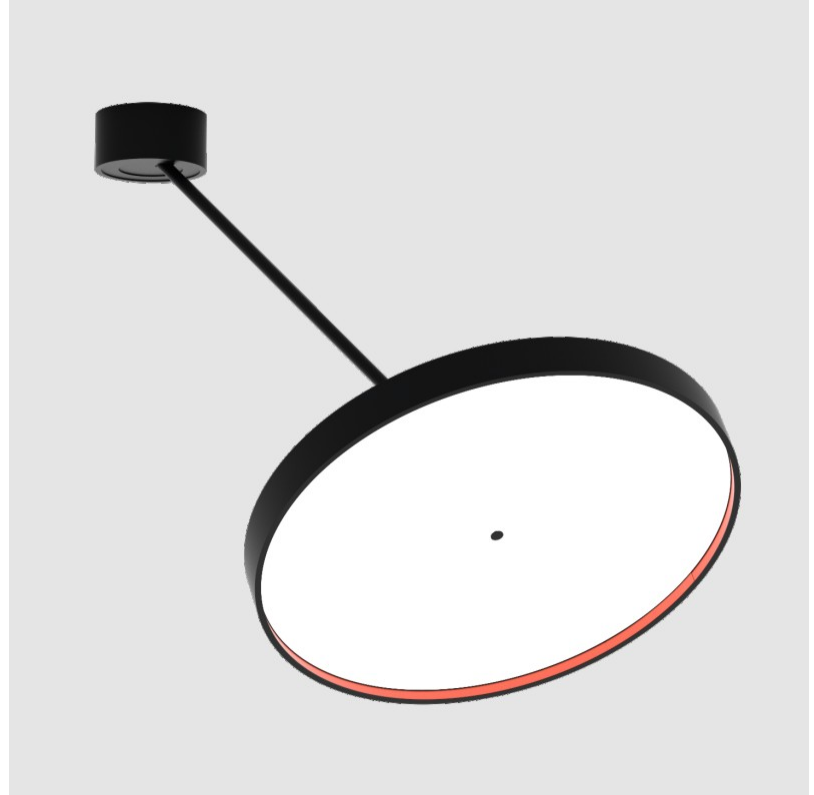

GENERAL

Series: Sign Diva Dancer
Subseries: Sign Diva Dancer Korona
Brand: Prolicht
Division: Architectural
Mounting Type: Suspension
Mounting Location: Ceiling
Subcategory: Pendant

PHYSICAL

Shape: Round
Diameter (mm): 570
Diameter (in): 22 ⁷/₁₆
Height (mm): 870
Depth (mm): 86
Height (in): 34 ¹/₄
Depth (in): 3 ³/₈
Light Distribution: Adjustable / Direct
Weight (kg): 5
Weight (lbs): 11.023

Diffuser: PMMA - Opal / Micro-Prism / Sparkling Secret / Vintage Industrial

Fixture Finish: SSR / BKV / CWI / CRY / HAB / UFT / ITA / RUA / FTG / MYG / LOD / PUS / FRO / FUP / KIA / POP / BLS / SPG / MEY / GOH / GUM / CHC / COM / ABZ / JAG / OBR / MOS / ROR

Fixture Material: Extruded Aluminum / Steel

ELECTRICAL

Lamp Type: LED (Zhaga Standard)
Input Wattage (W): 52.8
Total Output Wattage (W): 47.52
Dimming: Tri-Mode (Non-Dimming and Phase Dimming (120Vac only) and 0-10V Dimming)
Driver Included: Yes
Driver Location: Integrated
Driver Type: Constant Current - Universal
Driver Class: Class 2
Input Voltage (V): 120 - 277
Constant Current (MA): 350

LED

Color Temperature (*K): 2700 / 3000 / 3500 / 4000
Max. Delivered Lumen (lm): 5060 / 6320 / 6448 / 6580
CRI: >90 CRI
Lamp Life (hrs): 50000

OPTICAL

Adjustability: Rotational Canopy 170°; Tilting Canopy ±50°; Tilting Head ±90°

RATINGS AND CERTIFICATIONS

Certified By: Certified for North American Standards
IP rating: IP20