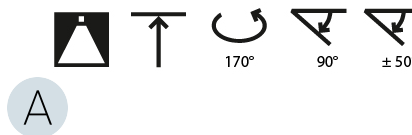

GENERAL

Series: Sign Diva Dancer
Subseries: Sign Diva Dancer
Brand: Prolicht
Division: Architectural
Mounting Type: Suspension
Mounting Location: Ceiling
Subcategory: Pendant

PHYSICAL

Shape: Round
Diameter (mm): 400
Diameter (in): 15 3/4
Height (mm): 1620
Height (in): 63 3/4
Light Distribution: Adjustable / Direct
Weight (kg): 4.5
Weight (lbs): 9.9
Diffuser: PMMA - Opal / Micro-Prism / Sparkling Secret / Vintage Industrial
Fixture Finish: SSR / BKV / CWI / CRY / HAB / UFT / ITA / RUA / FTG / MYG / LOD / PUS / FRO / FUP / KIA / POP / BLS / SPG / MEY / GOH / GUM / CHC / COM / ABZ / JAG / OBR / MOS / ROR
Fixture Material: Extruded Aluminum / Steel

ELECTRICAL

Lamp Type: LED (Zhaga Standard)
Input Wattage (W): 19.8
Total Output Wattage (W): 18
Dimming: Tri-Mode (Non-Dimming and Phase Dimming (120Vac only) and 0-10V Dimming)
Driver Included: Yes
Driver Location: Integrated
Driver Type: Constant Current - Universal
Driver Class: Class 2
Input Voltage (V): 120 - 277
Constant Current (MA): 500

LED

Color Temperature (°K): 2700 / 3000 / 3500 / 4000
Max. Delivered Lumen (lm): 1807 / 1943 / 1951 / 1991
Nominal Lumen (lm): 2250 / 2420 / 2430 / 2480
CRI: >90 CRI
Lamp Life (hrs): 50000

OPTICAL

Adjustability: Rotational Canopy 170°; Tilting Canopy ±50°; Tilting Head ±90°

RATINGS AND CERTIFICATIONS

Certified By: Certified for North American Standards
IP rating: IP20