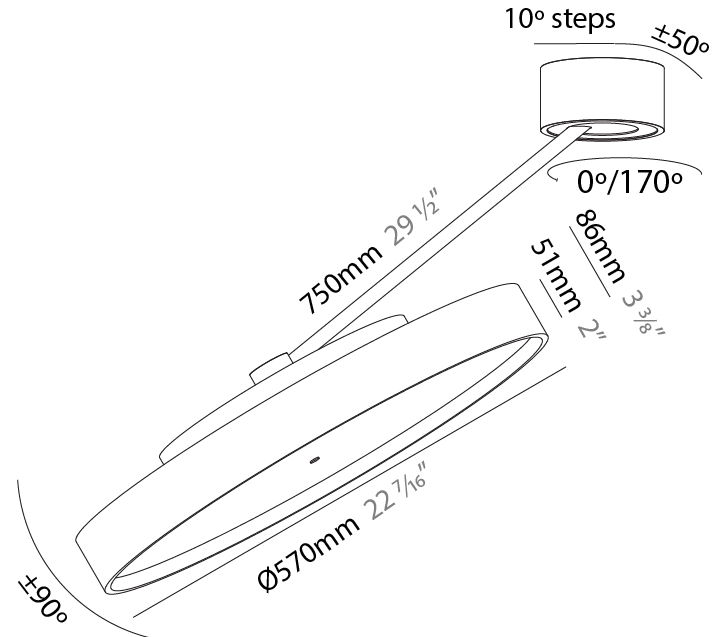

GENERAL

Series: Sign Diva Dancer
Subseries: Sign Diva Dancer Korona
Brand: Prolicht
Division: Architectural
Mounting Type: Suspension
Mounting Location: Ceiling
Subcategory: Pendant

PHYSICAL

Shape: Round
Diameter (mm): 570
Diameter (in): 22 ⁷/₁₆
Height (mm): 870
Depth (mm): 86
Height (in): 34 ¹/₄
Depth (in): 3 ³/₈
Light Distribution: Adjustable / Direct
Weight (kg): 5
Weight (lbs): 11.023

Diffuser: PMMA - Opal / Micro-Prism / Sparkling Secret / Vintage Industrial

Fixture Finish: SSR / BKV / CWI / CRY / HAB / UFT / ITA / RUA / FTG / MYG / LOD / PUS / FRO / FUP / KIA / POP / BLS / SPG / MEY / GOH / GUM / CHC / COM / ABZ / JAG / OBR / MOS / ROR

Fixture Material: Extruded Aluminum / Steel

ELECTRICAL

Lamp Type: LED (Zhaga Standard)
Input Wattage (W): 52.8
Total Output Wattage (W): 47.52
Dimming: Tri-Mode (Non-Dimming and Phase Dimming (120Vac only) and 0-10V Dimming)
Driver Included: Yes
Driver Location: Integrated
Driver Type: Constant Current - Universal
Driver Class: Class 2
Input Voltage (V): 120 - 277
Constant Current (MA): 350

LED

Color Temperature (*K): 2700 / 3000 / 3500 / 4000
Max. Delivered Lumen (lm): 5060 / 6320 / 6448 / 6580
CRI: >90 CRI
Lamp Life (hrs): 50000

OPTICAL

Adjustability: Rotational Canopy 170°; Tilting Canopy ±50°; Tilting Head ±90°

RATINGS AND CERTIFICATIONS

Certified By: Certified for North American Standards
IP rating: IP20