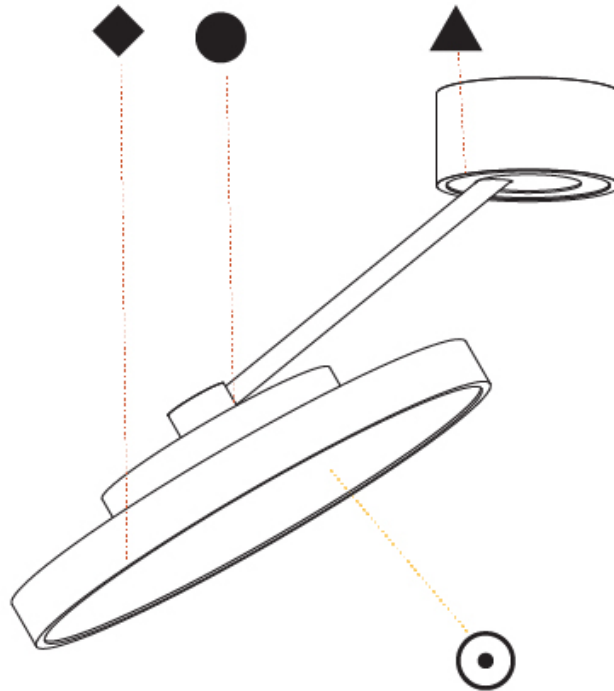

SIGN DIVA DANCER SUSPENSION

A300039-

PROJECT	_____
TYPE	_____
SPECIFIER	_____
QUANTITY	_____
DATE	_____

A