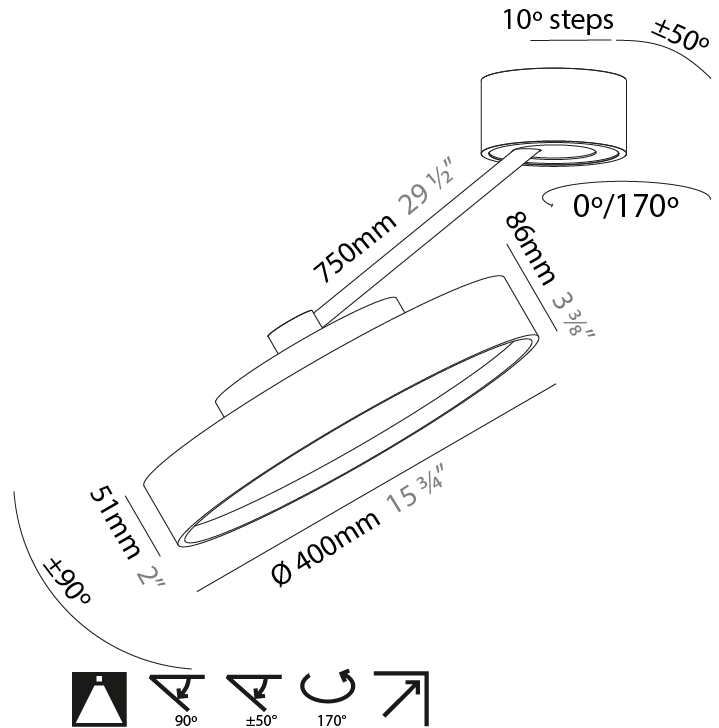

GENERAL

Series: Sign Diva Dancer
Subseries: Sign Diva Dancer Korona
Brand: Prolicht
Division: Architectural
Mounting Type: Suspension
Mounting Location: Ceiling
Subcategory: Pendant

PHYSICAL

Shape: Round
Diameter (mm): 400
Diameter (in): 15 3/4
Height (mm): 870
Depth (mm): 86
Height (in): 34 1/4
Depth (in): 3 3/8
Light Distribution: Adjustable / Direct
Weight (kg): 3.5
Weight (lbs): 7.716

Diffuser: PMMA - Opal / Micro-Prism / Sparkling Secret / Vintage Industrial

Fixture Finish: SSR / BKV / CWI / CRY / HAB / UFT / ITA / RUA / FTG / MYG / LOD / PUS / FRO / FUP / KIA / POP / BLS / SPG / MEY / GOH / GUM / CHC / COM / ABZ / JAG / OBR / MOS / ROR

Fixture Material: Extruded Aluminum / Steel

ELECTRICAL

Lamp Type: LED (Zhaga Standard)
Input Wattage (W): 17.9
Total Output Wattage (W): 16
Dimming: Tri-Mode (Non-Dimming and Phase Dimming (120Vac only) and 0-10V Dimming)
Driver Included: Yes
Driver Location: Integrated
Driver Type: Constant Current - Universal
Driver Class: Class 2
Input Voltage (V): 120 - 277
Constant Current (MA): 500

LED

Color Temperature (*K): 2700 / 3000 / 3500 / 4000
Max. Delivered Lumen (lm): 1870 / 2340 / 2372 / 2420
CRI: >90 CRI
Lamp Life (hrs): 50000

OPTICAL

Adjustability: Rotational Canopy 170°; Tilting Canopy ±50°; Tilting Head ±90°

RATINGS AND CERTIFICATIONS

Certified By: Certified for North American Standards
IP rating: IP20