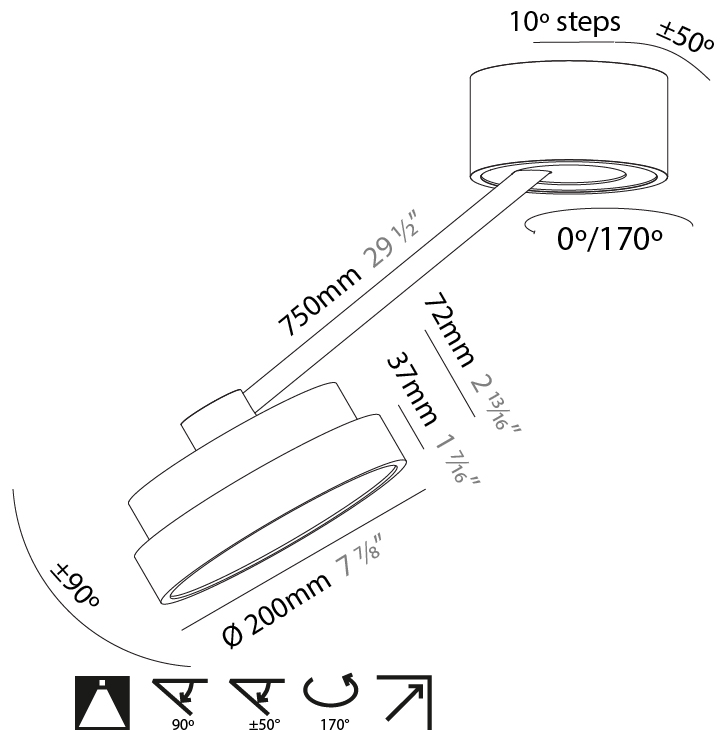

GENERAL

Series: Sign Diva Dancer
Subseries: Sign Diva Dancer Korona
Brand: Prolicht
Division: Architectural
Mounting Type: Suspension
Mounting Location: Ceiling
Subcategory: Pendant

PHYSICAL

Shape: Round
Diameter (mm): 200
Diameter (in): 7 7/8
Height (mm): 870
Depth (mm): 86
Height (in): 34 1/4
Depth (in): 3 3/8
Light Distribution: Adjustable / Direct
Weight (kg): 2.09
Weight (lbs): 4.607
Diffuser: PMMA - Opal / Micro-Prism / Sparkling Secret / Vintage Industrial
Fixture Finish: SSR / BKV / CWI / CRY / HAB / UFT / ITA / RUA / FTG / MYG / LOD / PUS / FRO / FUP / KIA / POP / BLS / SPG / MEY / GOH / GUM / CHC / COM / ABZ / JAG / OBR / MOS / ROR
Fixture Material: Extruded Aluminum / Steel

ELECTRICAL

Lamp Type: LED (Zhaga Standard)
Input Wattage (W): 11
Total Output Wattage (W): 10
Dimming: Tri-Mode (Non-Dimming and Phase Dimming (120Vac only) and 0-10V Dimming)
Driver Included: Yes
Driver Location: Integrated
Driver Type: Constant Current - Universal
Driver Class: Class 2
Input Voltage (V): 120 - 277
Constant Current (MA): 350

LED

Color Temperature (*K): 2700 / 3000 / 3500 / 4000
Max. Delivered Lumen (lm): 860 / 1080 / 1088 / 1110
CRI: >90 CRI
Lamp Life (hrs): 50000

OPTICAL

Adjustability: Rotational Canopy 170°; Tilting Canopy ±50°; Tilting Head ±90°

RATINGS AND CERTIFICATIONS

Certified By: Certified for North American Standards
IP rating: IP20