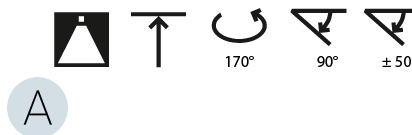

GENERAL

Series: Sign Diva Dancer
Subseries: Sign Diva Dancer
Brand: Prolicht
Division: Architectural
Mounting Type: Suspension
Mounting Location: Ceiling
Subcategory: Pendant

PHYSICAL

Shape: Round
Diameter (mm): 850
Diameter (in): 33 7/16
Height (mm): 1620
Height (in): 63 3/4
Light Distribution: Adjustable / Direct
Weight (kg): 9.67
Weight (lbs): 21.27
Diffuser: PMMA - Opal / Micro-Prism / Sparkling Secret / Vintage Industrial
Fixture Finish: SSR / BKV / CWI / CRY / HAB / UFT / ITA / RUA / FTG / MYG / LOD / PUS / FRO / FUP / KIA / POP / BLS / SPG / MEY / GOH / GUM / CHC / COM / ABZ / JAG / OBR / MOS / ROR
Fixture Material: Extruded Aluminum / Steel

ELECTRICAL

Lamp Type: LED (Zhaga Standard)
Input Wattage (W): 96.8
Total Output Wattage (W): 76.8
Dimming: Tri-Mode (Non-Dimming and Phase Dimming (120Vac only) and 0-10V Dimming)
Driver Included: Yes
Driver Location: Integrated
Driver Type: Constant Current - Universal
Driver Class: Class 2
Input Voltage (V): 120 - 277
Constant Current (MA): 600

LED

Color Temperature (°K): 3000 / 3500 / 4000
Max. Delivered Lumen (lm): 11160 / 11388 / 11620
CRI: >90 CRI
Lamp Life (hrs): 50000

OPTICAL

Adjustability: Rotational Canopy 170°; Tilting Canopy ±50°; Tilting Head ±90°

RATINGS AND CERTIFICATIONS

Certified By: Certified for North American Standards
IP rating: IP20