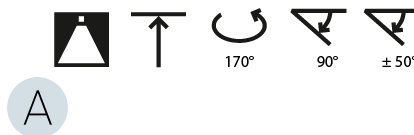

GENERAL

Series: Sign Diva Dancer
Subseries: Sign Diva Dancer
Brand: Prolicht
Division: Architectural
Mounting Type: Suspension
Mounting Location: Ceiling
Subcategory: Pendant

PHYSICAL

Shape: Round
Diameter (mm): 1100
Diameter (in): 43 ⁷/₁₆
Height (mm): 870
Height (in): 34 ¹/₄
Light Distribution: Adjustable / Direct
Weight (kg): 15.8
Weight (lbs): 34.76
Diffuser: PMMA - Opal / Micro-Prism / Sparkling Secret / Vintage Industrial
Fixture Finish: SSR / BKV / CWI / CRY / HAB / UFT / ITA / RUA / FTG / MYG / LOD / PUS / FRO / FUP / KIA / POP / BLS / SPG / MEY / GOH / GUM / CHC / COM / ABZ / JAG / OBR / MOS / ROR
Fixture Material: Extruded Aluminum / Steel

ELECTRICAL

Lamp Type: LED (Zhaga Standard)
Input Wattage (W): 169.4
Total Output Wattage (W): 135
Dimming: Tri-Mode (Non-Dimming and Phase Dimming (120Vac only) and 0-10V Dimming)
Driver Included: Yes
Driver Location: Integrated
Driver Type: Constant Current - Universal
Driver Class: Class 2
Input Voltage (V): 120 - 277
Constant Current (MA): 600

LED

Color Temperature (°K): 3000 / 3500 / 4000
Max. Delivered Lumen (lm): 19520 / 19933 / 20340
CRI: >90 CRI
Lamp Life (hrs): 50000

OPTICAL

Adjustability: Rotational Canopy 170°; Tilting Canopy ±50°; Tilting Head ±90°

RATINGS AND CERTIFICATIONS

Certified By: Certified for North American Standards
IP rating: IP20